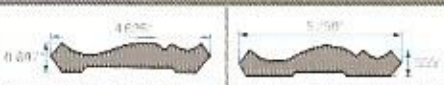

5/4" x 4", 6", 8"

Skirt Boards

5/4" and 1" x 4", 6", 8"

J-Channel - Standard

5/4" x 4", 6", 8"

J-Channel - With Window Fin Relief

5/4" x 4", 6", 8"

J-Channel - Corner

5/4" x 4", 6", 8"

ProFinish™ Mouldings

Crown Profiles

3" Crown

4" Crown

5" Crown

6" Crown

Rams Crown