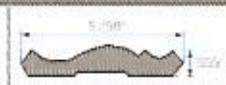

5/4" x 4", 6", 8"

Skirt Boards

5/4" and 1" x 4", 6", 8"

J-Channel - Standard

5/4" x 4", 6", 8"

J-Channel - With Window Fin Relief

5/4" x 4", 6", 8"

J-Channel - Corner

5/4" x 4", 6", 8"

ProFinish™ Mouldings

Crown Profiles

3" Crown

4" Crown

5" Crown

6" Crown

Rams Crown