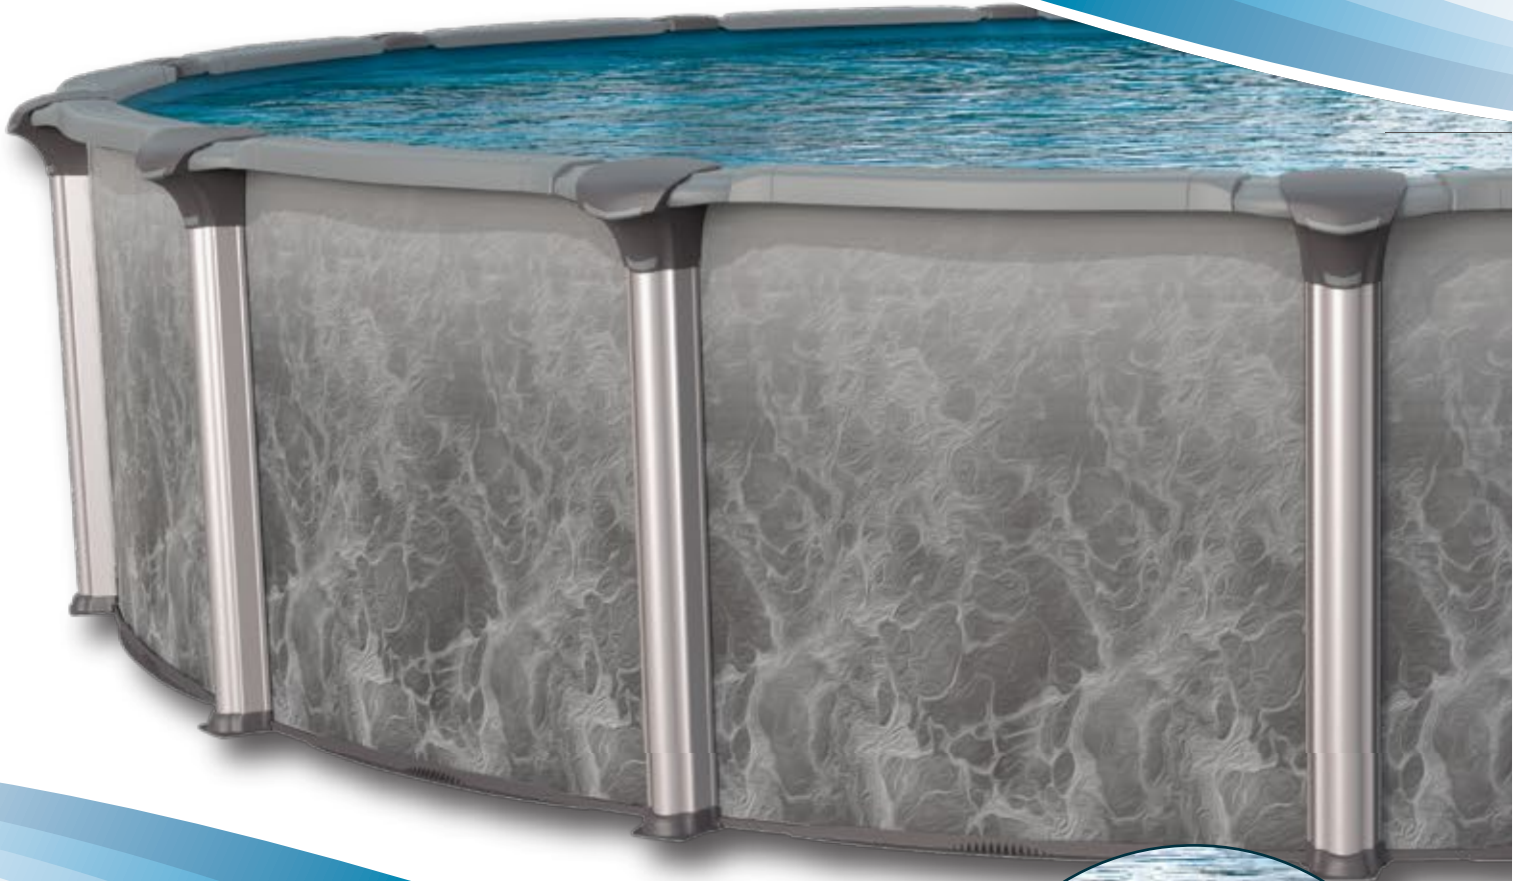

Emotion

A new blend of fresh good looks and great design!

ATLANTIC[™]
ABOVE GROUND POOLS

Emotion

Waves wall with designer color frame

Structure

- 7" resin top ledges
- Fully supportive steel uprights
- Two piece resin ledge covers
 - a design that hides screws
 - never chips or discolors

Yard Extender System

- Invisible lateral supports.
- Making the most out of your yard and your pool!
- Oval pools only.

The Yard Extender System

is an oval system that does not require angle side supports, which take up extra yard space. This unique system delivers unsurpassed structural strength without visible supports. This attractive streamlined appearance takes up less valuable yard space.

Style & Sophistication

The Emotion pool is a new blend of fresh good looks, great design, and long-lasting solidity. Comprised of silver brushed uprights and contrasting grey tones, the Emotion presents a visual style that will provide an attractive enhancement for your backyard enjoyment.