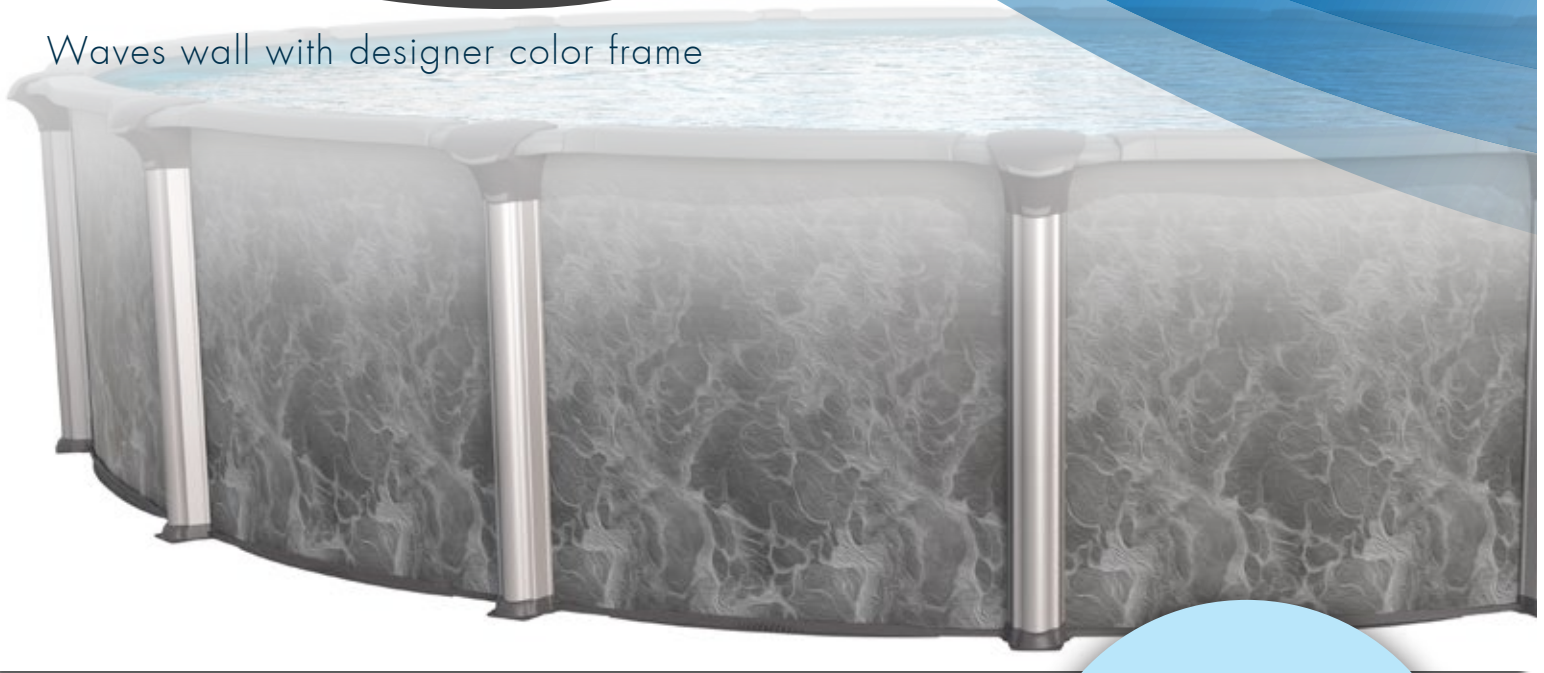

Emotion

A new blend of fresh good looks and great design!

ATLANTIC[™]
ABOVE GROUND POOLS

Emotion

Waves wall with designer color frame

Structure

- 7" resin top ledges
- Fully supportive steel uprights
- Two piece resin ledge covers
 - a design that hides screws
 - never chips or discolors

Yard Extender System

- Invisible lateral supports.
- Making the most out of your yard and your pool!
- Oval pools only.

The Yard Extender System

is an oval system that does not require angle side supports, which take up extra yard space. This unique system delivers unsurpassed structural strength without visible supports. This attractive streamlined appearance takes up less valuable yard space.

Style & Sophistication

The Emotion pool is a new blend of fresh good looks, great design, and long-lasting solidity. Comprised of silver brushed uprights and contrasting grey tones, the Emotion presents a visual style that will provide an attractive enhancement for your backyard enjoyment.