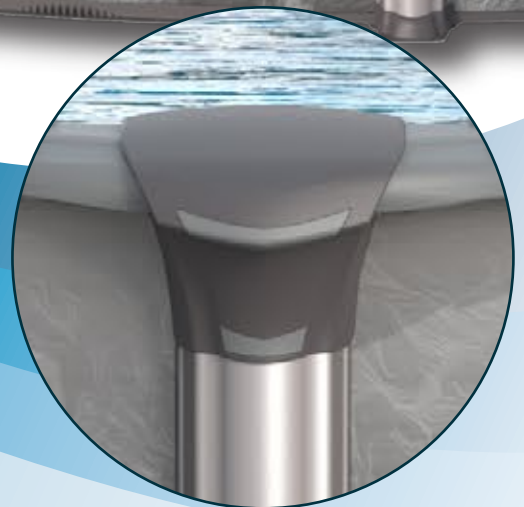

Emotion

A new blend of fresh good looks and great design!

ATLANTIC[™]
ABOVE GROUND POOLS

Emotion

Waves wall with designer color frame

Structure

- 7" resin top ledges
- Fully supportive steel uprights
- Two piece resin ledge covers
 - a design that hides screws
 - never chips or discolors

Yard Extender System

- Invisible lateral supports.
- Making the most out of your yard and your pool!
- Oval pools only.

The Yard Extender System

is an oval system that does not require angle side supports, which take up extra yard space. This unique system delivers unsurpassed structural strength without visible supports. This attractive streamlined appearance takes up less valuable yard space.

Style & Sophistication

The Emotion pool is a new blend of fresh good looks, great design, and long-lasting solidity. Comprised of silver brushed uprights and contrasting grey tones, the Emotion presents a visual style that will provide an attractive enhancement for your backyard enjoyment.