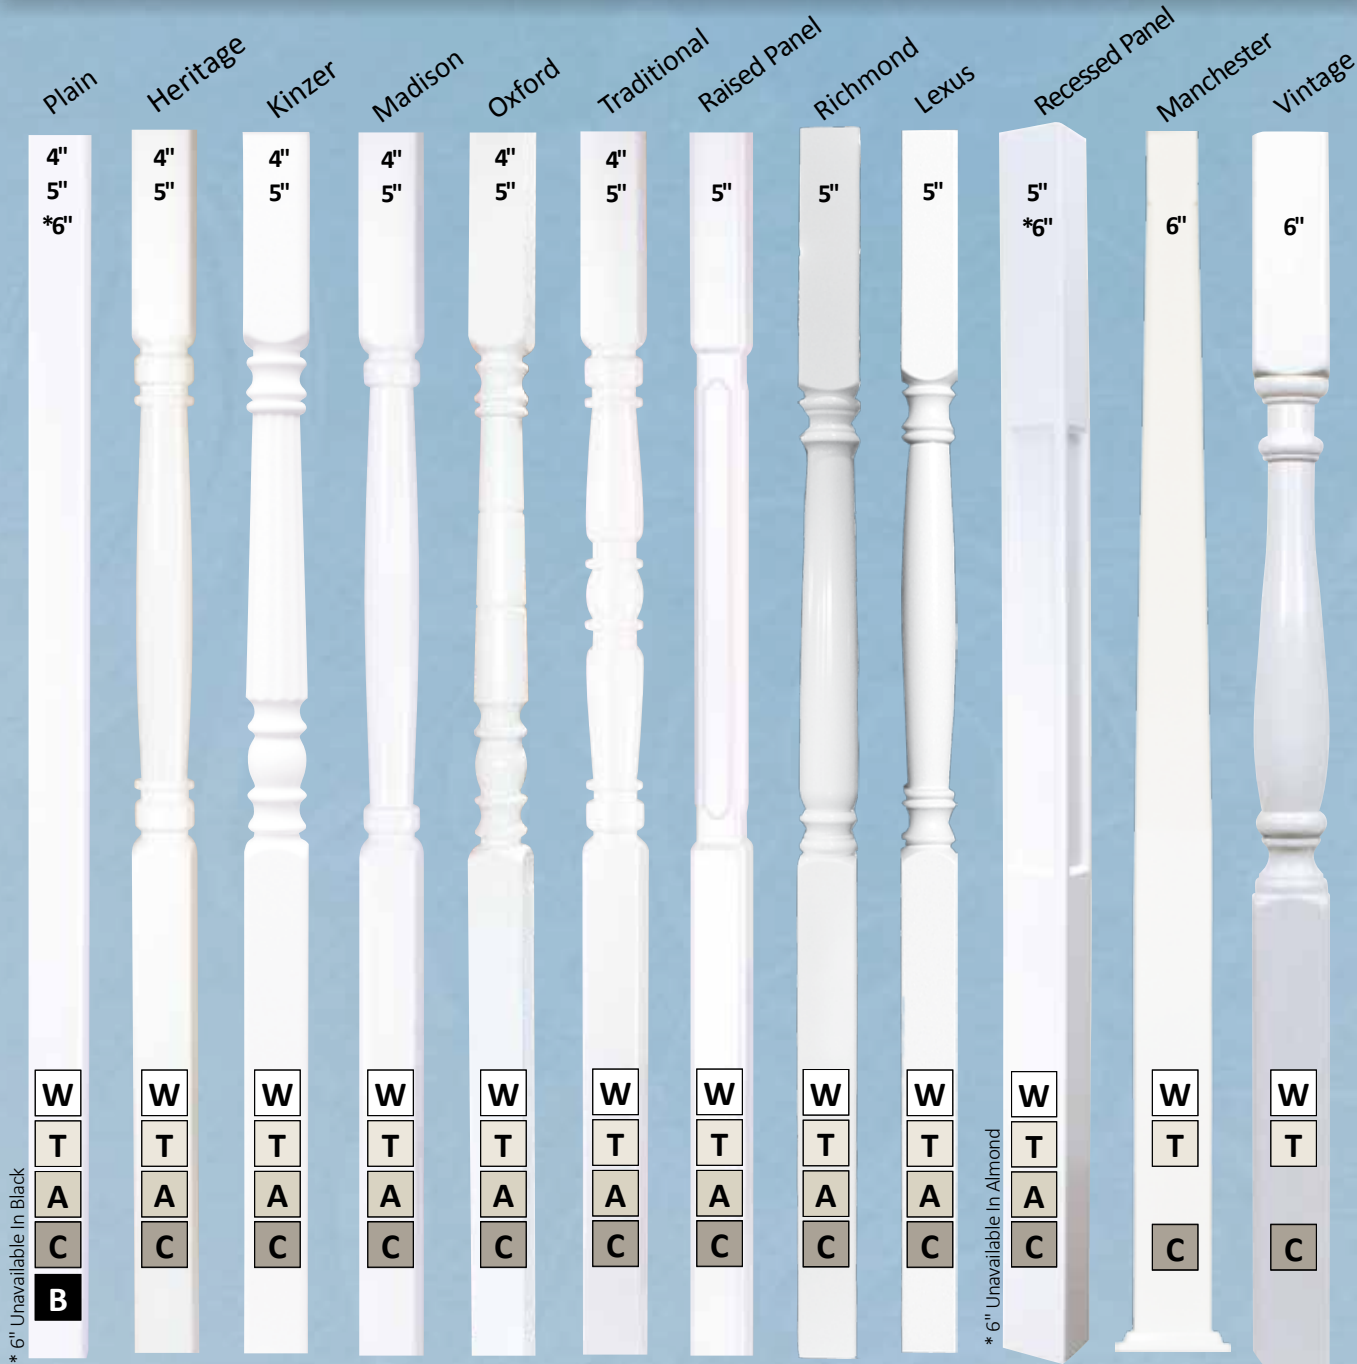

4" POST CAP LED LIGHTS

Black

White

LED ACCENT LIGHT KITS

INCLUDES
LED Light Fixture, Wiring & Hardware

Easy Plug™ Connector

LED - Clear White or Warm Yellow
FITS 4" POST - Wattage: 0.75 Watts

4" & 5" Vinyl Newel Posts

Heritage

Kinzer

Madison

Plain

Recessed Panel

Lexus

- 2" x 4" x 32" Plain Half Post
- 2" x 4" x 38" Plain Half Post
- 2" x 4" x 44" Plain Half Post

- 4" x 32" Plain
- 4" x 38" Heritage
- 4" x 38" Kinzer
- 4" x 38" Madison
- 4" x 38" Lexus
- 4" x 38" Plain
- 4" x 48" Plain
- 4" x 54" Heritage (Step)
- 4" x 54" Kinzer (Step)
- 4" x 54" Madison (Step)
- 4" x 54" Lexus (Step)
- 4" x 54" Plain

- 5" x 38" Heritage
- 5" x 38" Recessed Panel
- 5" x 38" Plain
- 5" x 54" Heritage (Step)
- 5" x 54" Recessed Panel (Step)
- 5" x 54" Plain

100 Series Structural Vinyl Porch Posts

WHITE • TAN • ALMOND • CLAY • BLACK