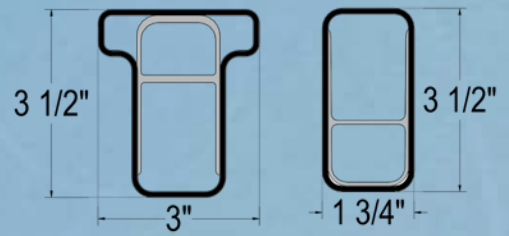

*S. MADE
Simpler*

FEATURING THE 3000 SERIES MODEL RAILING IN BLACK

3000 Series Rail w/Model Balusters

1000 Series Profile Shape:

3" TOP RAIL

BOTTOM RAIL

Top & Bottom Rails Are Reinforced With Aluminum Channels

120" Length Styles

- 4" x 120" Plain
- 5" x 120" Plain
- 6" x 120" Plain

Includes Top/Bottom Structural Post Plate (all sizes)

These plates have additional tabs inside the post that support the sides of the post and make it possible to achieve better up-lift security with short screws