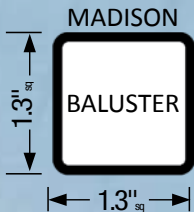

White

Almond

Tan

Clay

MADISON RAILING

Available for 1000 & 3000 Series Railing

TRADITIONAL RAILING

Available for 1000 & 3000 Series Railing

Create a retreat designed to reflect your distinctive style. Low-maintenance with a lifetime warranty affords you the luxury to simply unwind, relax and enjoy your home.

White

Tan

Almond

Clay