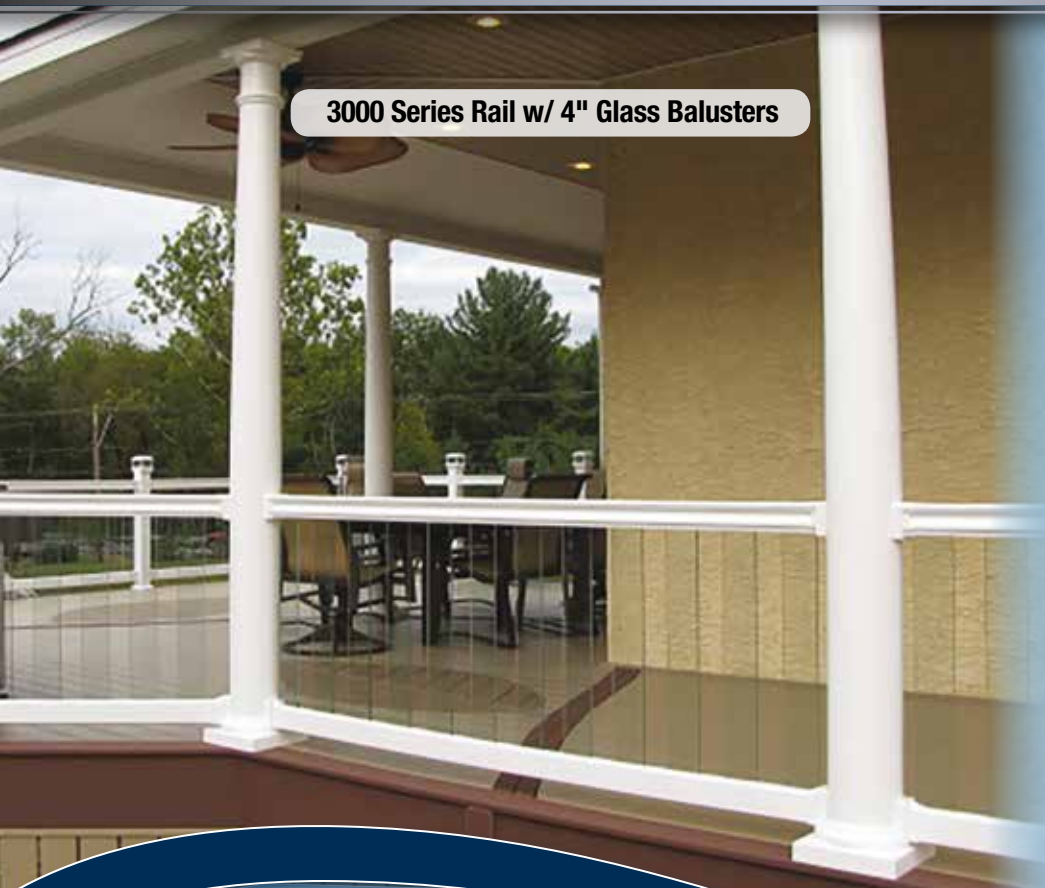

3000 Series Rail w/ 4" Glass Balusters

GLASS BALUSTER RAILING

Available for 1000 & 3000 Series Railing

BALUSTERS

Clear

5/16" x 4" x 31" Clear Tempered Glass Balusters

VINYL COLOR OPTIONS

White

Tan

Almond

Clay

GLASS PANEL RAILING

Available for 1000 & 3000 Series Railing

1/4" x (Max. 48") x 31" Tempered Glass Panels

Clear

Smoked

VINYL COLOR OPTIONS

White

Tan

Almond

Clay