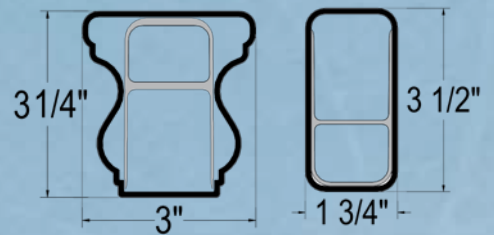

3000 Series Profile Shape:

3" TOP RAIL

Top & Bottom Rails Are Reinforced With Aluminum Channels