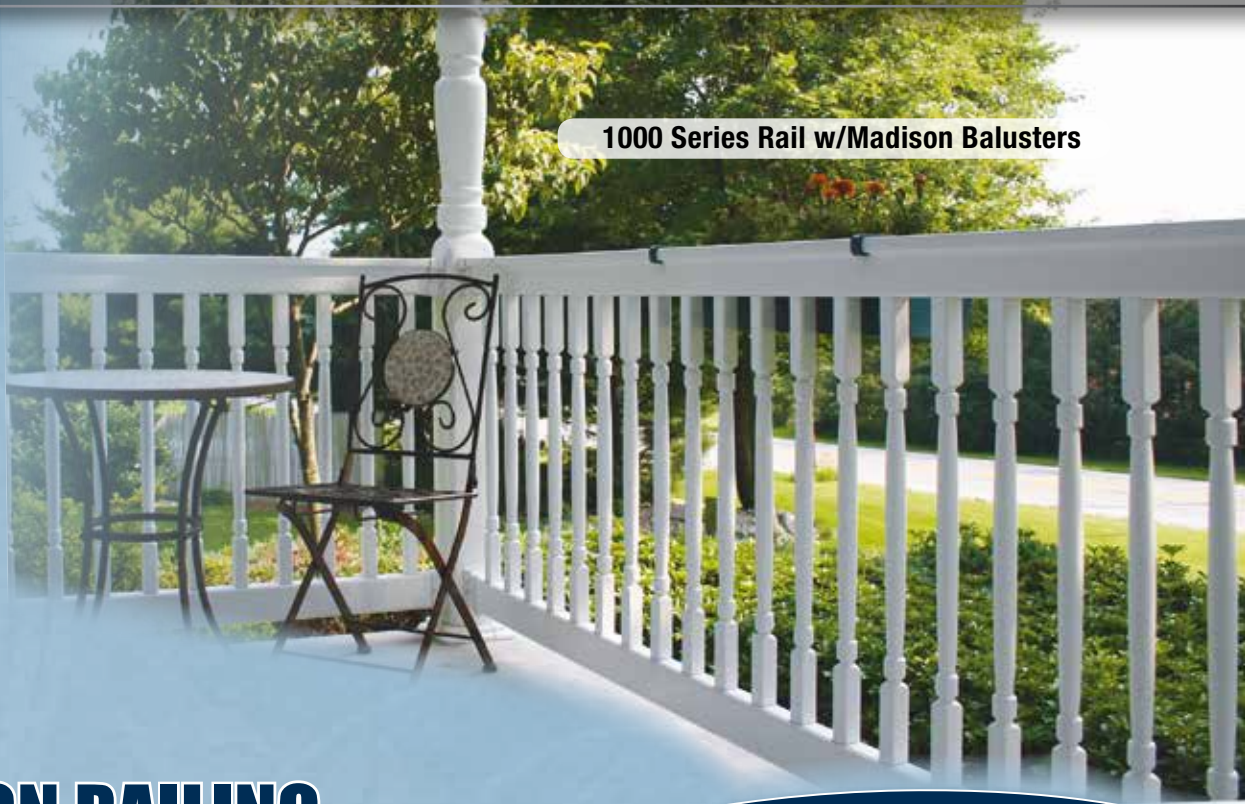

Available for 1000 & 3000 Series Railing

White

Tan

Almond

Clay

1000 Series Rail w/Heritage Balusters

1000 Series Rail w/Madison Balusters

White