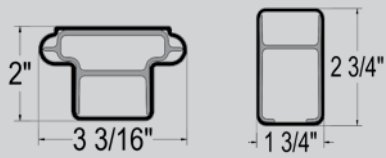

RAILING STYLE OPTIONS

A 200 SERIES RAILING