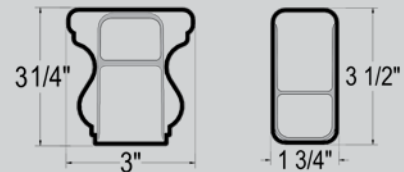

C 3000 SERIES RAILING