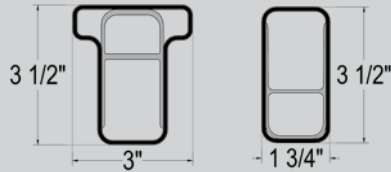

B 1000 SERIES RAILING