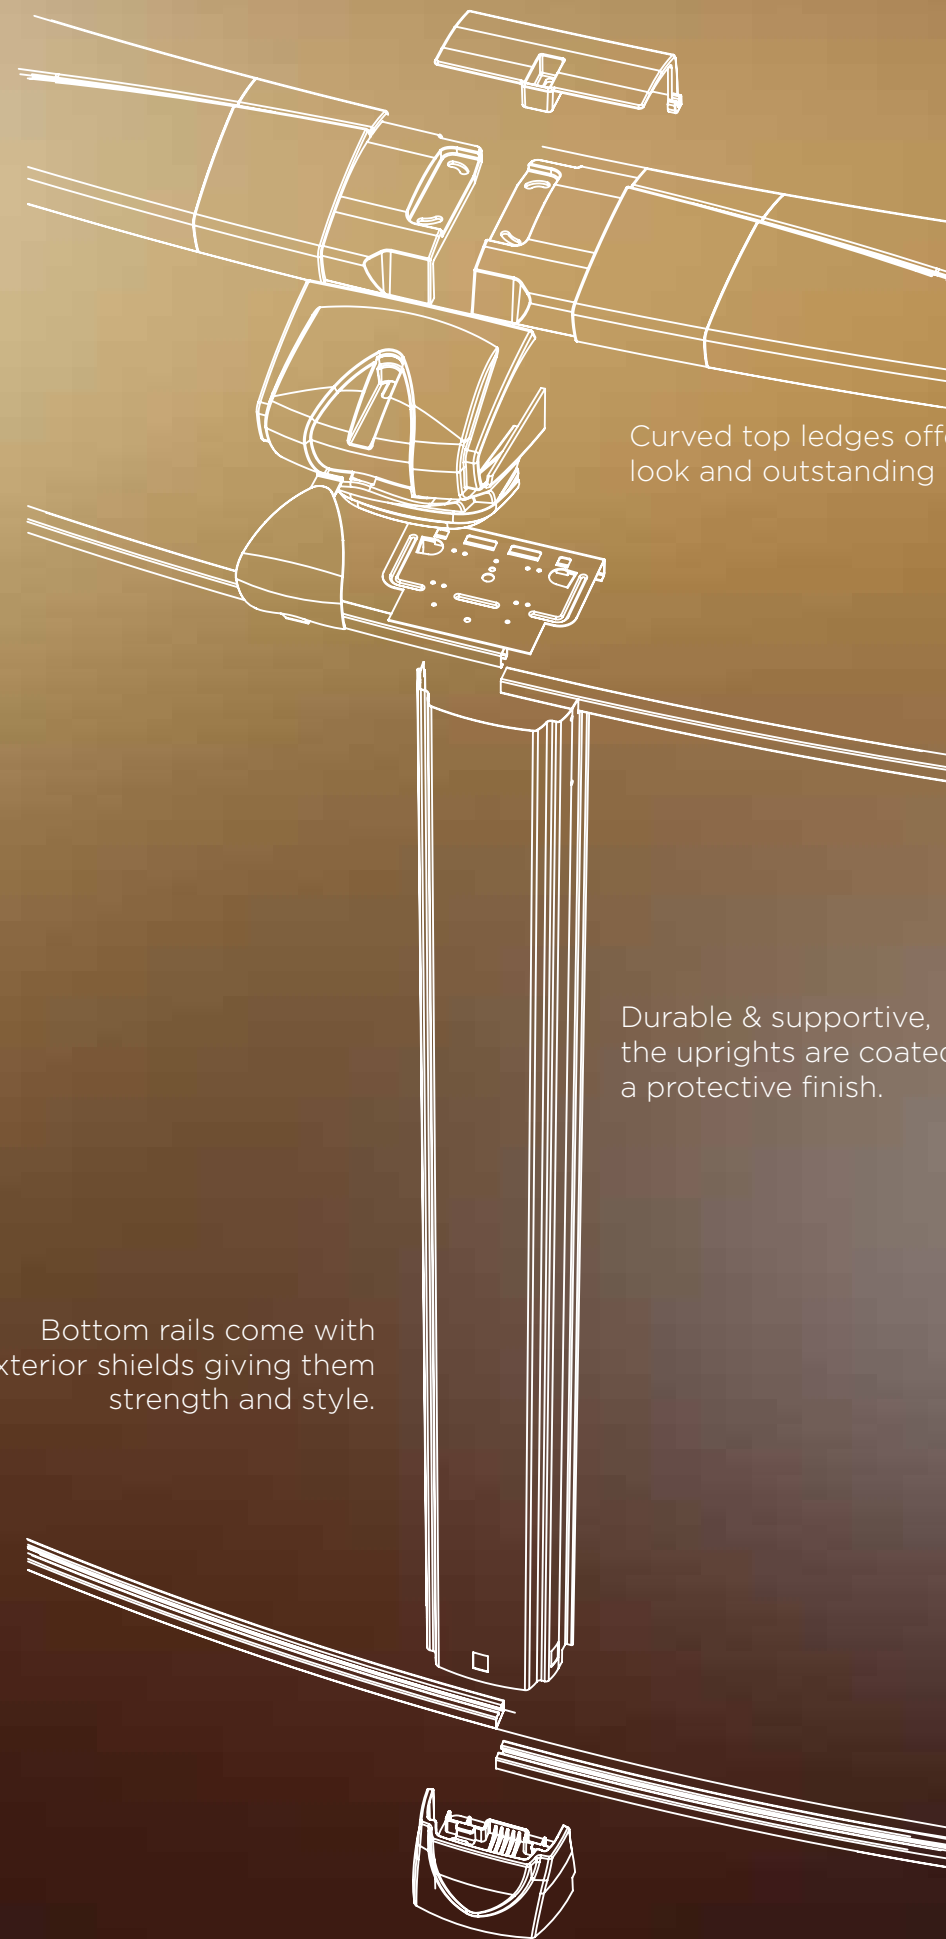

REVELLE

Hybrid construction for outstanding rigidity

Curved top ledges offer a perfect look and outstanding rigidity.

Durable & supportive, the uprights are coated with a protective finish.

Bottom rails come with exterior shields giving them strength and style.

52" Height

12' x 23' 15' x 26' 15' x 30' 18' x 33'

Features

Hybrid Series

- 7-inch Cacao colored Injection molded resin top ledge
- Metallic Champagne steel uprights
- Chocolate colored resin ledge & foot covers
- Injection molded resin bottom system to protect from the elements
- Interlocking exclusive support system
- Revelle wall pattern with protective top Kote
- Heavy corrugated wall with superior coatings
- Stainless steel hardware
- Exclusive Tru-Kote bonding system
- Easy to assemble
- Space saver system for oval pools
-enjoy your pool without losing your yard

Two piece multi-toned resin ledge cover comes in a rich chocolate color that perfectly conforms to the top ledges, giving a flawless look.

REVELLE wall pattern is uniquely designed to synchronize with the chocolate & champagne color scheme, giving nuance and life to your backyard decor.