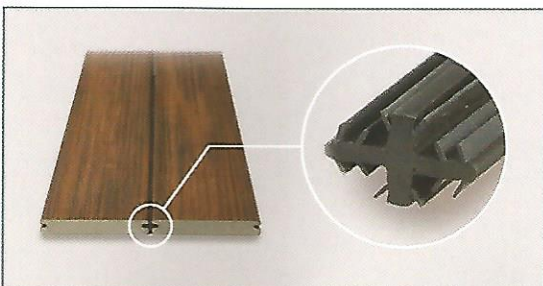

Stylish, natural, solid colors with deep-embossed woodgrain texture

FIBER SEQUENCING TECHNOLOGY

Wolf Perspective Decking features Fiber Sequencing Technology. A unique core is made of densely packed coil-like strands of fiber encased in thermoplastic. Each board is then capped with a strong outer shell that helps prevent rot, decay, splinters, cracks or water absorption, resulting in long-lasting beauty.

DEXERDRY®

Add even more outdoor living space below your deck.

Create a tight seal with easy-to-install inserts that fit between boards and act like gutters. DEXERDRY keeps everything below your deck dry, is easy to maintain and works with all Wolf Perspective Decking collections. Available in 12', 16' and 20' lengths.